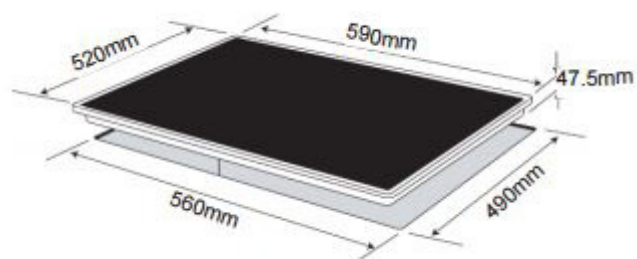

Omega 60cm 4 zone ceramic cooktop with knob controls and frameless black glass

Technical details

Type of cooktop:	Ceramic
Power levels:	6
Zones:	4
Child Lock:	No
Overflow safety:	No
Overload protection:	No
Pause function:	No
Auto heat up:	No
Pan recognition:	No
Audible signals:	No
Timer:	No
Residual heat indicator:	Yes
Total load:	6kW
Power ratings:	Front: 1800W, 190mm Rear: 1200W, 155mm
Maximum current:	28amps
Connection:	240V,50Hz
Installation Type:	Hardwired
Warranty:	24 months parts & labour
Made in:	Europe

Aesthetics

Finish:	Black glass
Frameless:	Yes
Type of control:	Knob controls
Number of controls:	4
Location of controls:	Right side controls

* Gas connection point is located rear left

Dimensions/weight

Overall dimensions (mm):	47.5h x 590w x 520d
Cut-out dimensions (mm):	560w x 490d