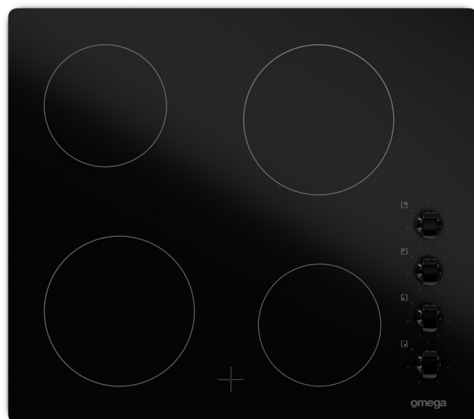

Omega 60cm 4 zone ceramic cooktop with knob controls and frameless black glass

Technical details

Type of cooktop:	Ceramic
Power levels:	6
Zones:	4
Child Lock:	No
Overflow safety:	No
Overload protection:	No
Pause function:	No
Auto heat up:	No
Pan recognition:	No
Audible signals:	No
Timer:	No
Residual heat indicator:	Yes
Total load:	6kW
Power ratings:	Front: 1800W, 190mm Rear: 1200W, 155mm
Maximum current:	28amps
Connection:	240V,50Hz
Installation Type:	Hardwired
Warranty:	24 months parts & labour
Made in:	Europe

Aesthetics

Finish:	Black glass
Frameless:	Yes
Type of control:	Knob controls
Number of controls:	4
Location of controls:	Right side controls

* Gas connection point is located rear left

Dimensions/weight

Overall dimensions (mm):	47.5h x 590w x 520d
Cut-out dimensions (mm):	560w x 490d

Key features	Benefits
Knob Control	Knob controls are easy to use.
Residual heat indicator	Residual heat indicators is a visible light that works as a warning on ceramic cooktops. This makes the appliance safer to use as you will never forget it's switched on.
Made in Italy	This appliance was made in Italy, we use Italian designers and manufacturers to ensure our products have the most fashionable appearance and finest quality.